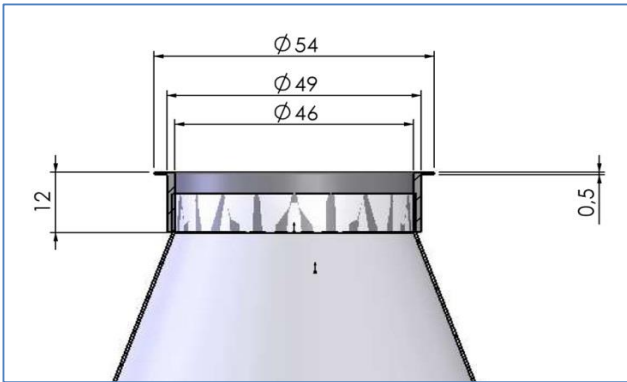

160600

160610

160620

160621