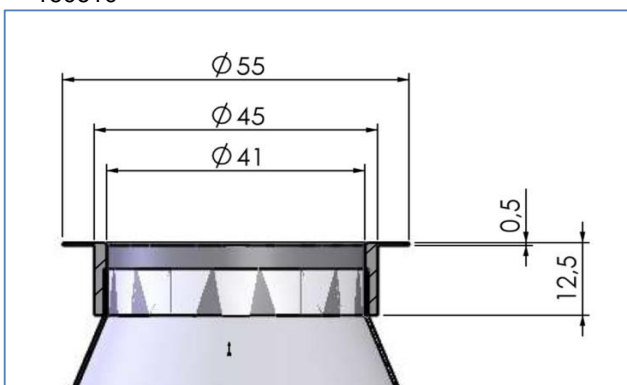

160600

160610

160620

160621