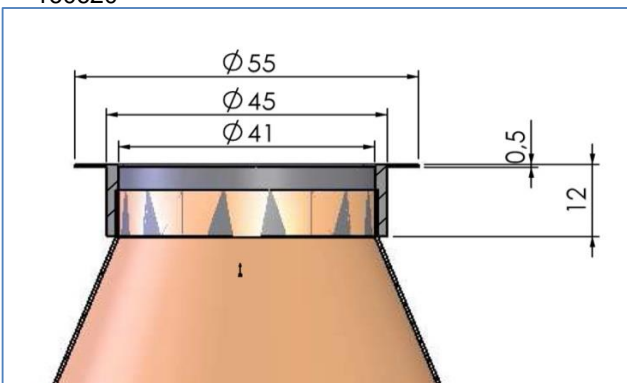

160600

160610

160620

160621